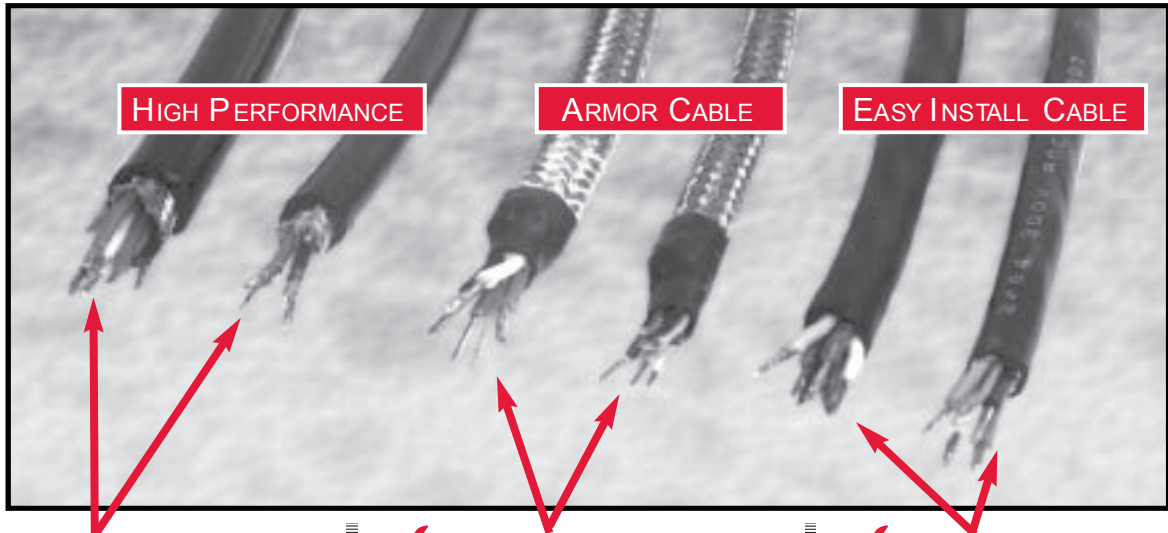

# LOAD CELL CABLES

## Top Quality Load Cell Cable by the foot or by the roll!

- ✓ **High performance abrasion resistant cables.**
- ✓ **Best insulation resistance.**
- ✓ **4 or 6 conductor 20 gage stranded tinned copper wiring.**
- ✓ **Individually teflon-insulated, nylon-wrapped conductors.**
- ✓ **Tinned copper sheilding with abrasion-resistant polyurethane jacket.**

- ✓ **Abrasion resistant tinned copper braid shielding.**
- ✓ **4 or 6 conductor.**
- ✓ **20 or 24 gage (AWG) stranded tinned copper wiring with vinyl insulation.**
- ✓ **Stainless steel braided armor outside.**

- ✓ **Standard cable - easy installation.**
- ✓ **4 or 6 conductor.**
- ✓ **Aluminum shield w/drain wire provides 100% shield coverage.**
- ✓ **20 gage (AWG) stranded tinned copper wiring with vinyl insulation.**